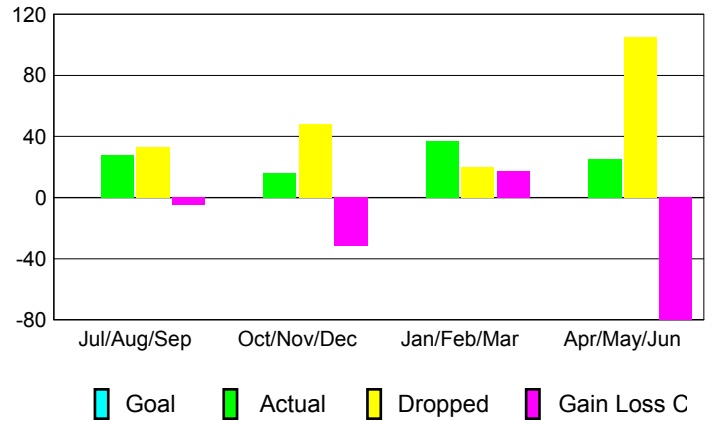

Membership Results 2012-2013
Goal, New, Dropped, Gain/Loss